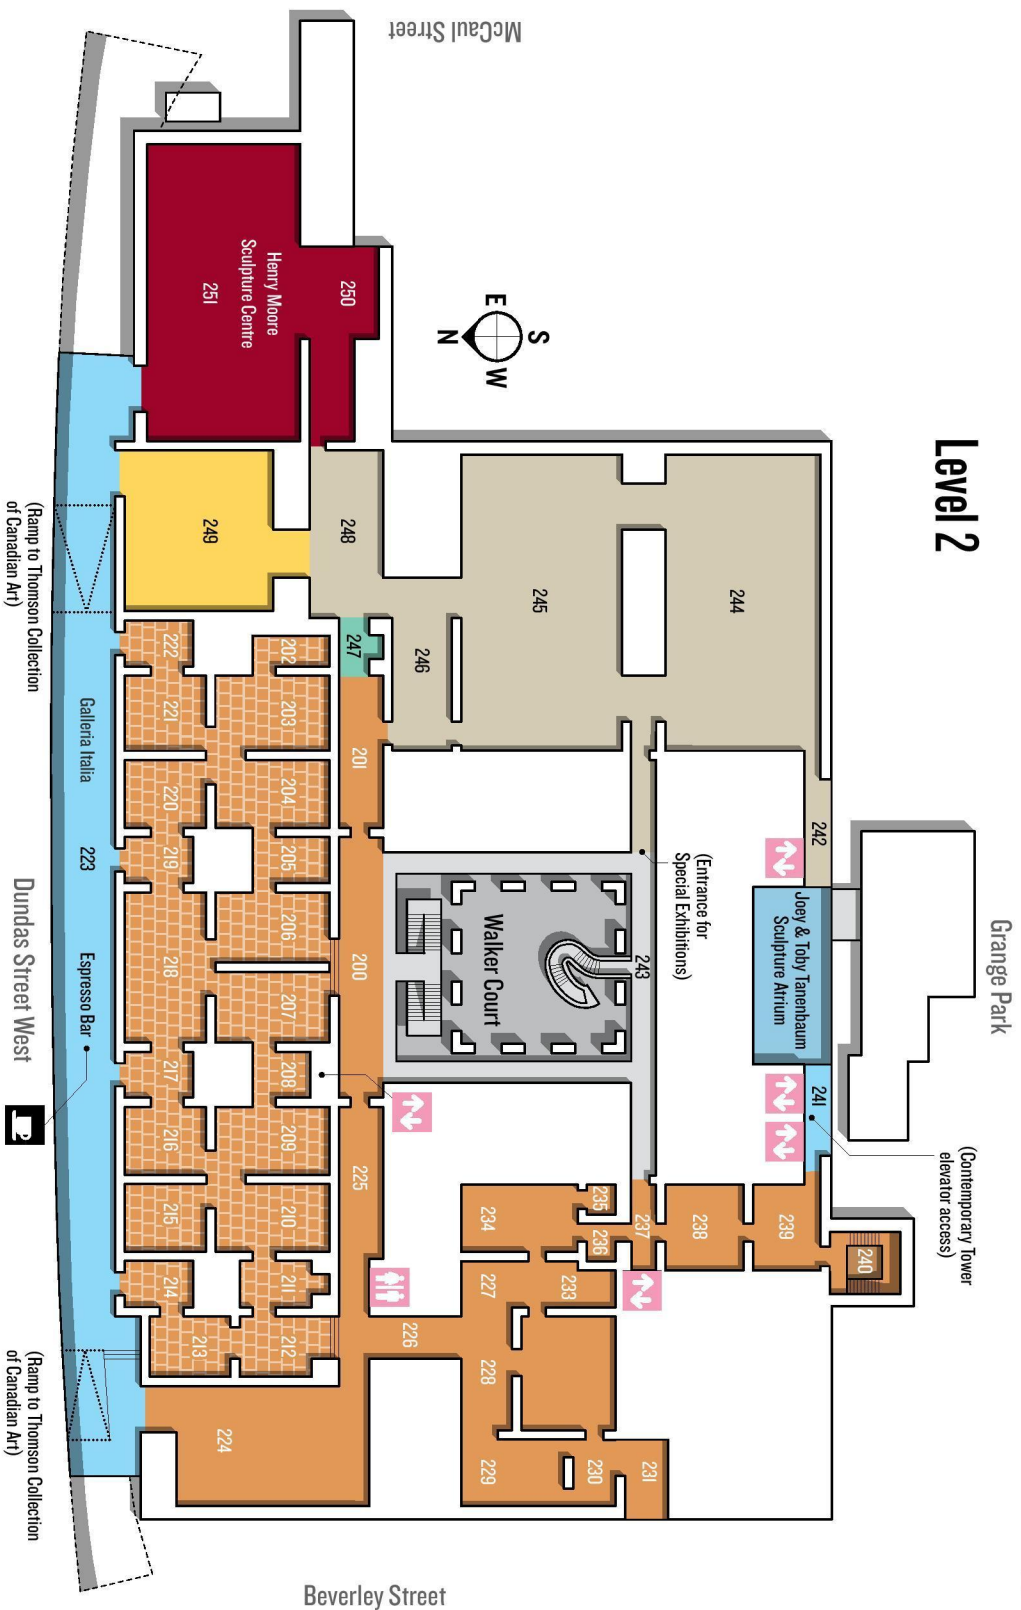

LEVEL 1 - LEVEL 2

AFRICAN	249
CANADIAN	
Thomson Collection of Canadian Art	202-222
J.S. McLean Centre for Canadian Art	200, 201, 224-239
David Milne Centre	240
CONTEMPORARY	
Galleria Italia	223
EUROPEAN	
Henry Moore Sculpture Centre	251
Henry Moore Study Centre	250
OCEANIC	247
SPECIAL EXHIBITIONS	244-246, 248

CANADIAN	
The Grange	147-150
Norma Ridley Members' Lounge	148
David Milne Centre	145
CONTEMPORARY	
Joey & Toby Tanenbaum Sculpture Atrium	146
EUROPEAN	
Thomson Collection of European Art	107-114
Tanenbaum Centre for European Art	115-129
PRINTS & DRAWINGS	134, 136-142
Marvin Gelber Print & Drawing Study Centre	143, 144
PHOTOGRAPHY	133, 135