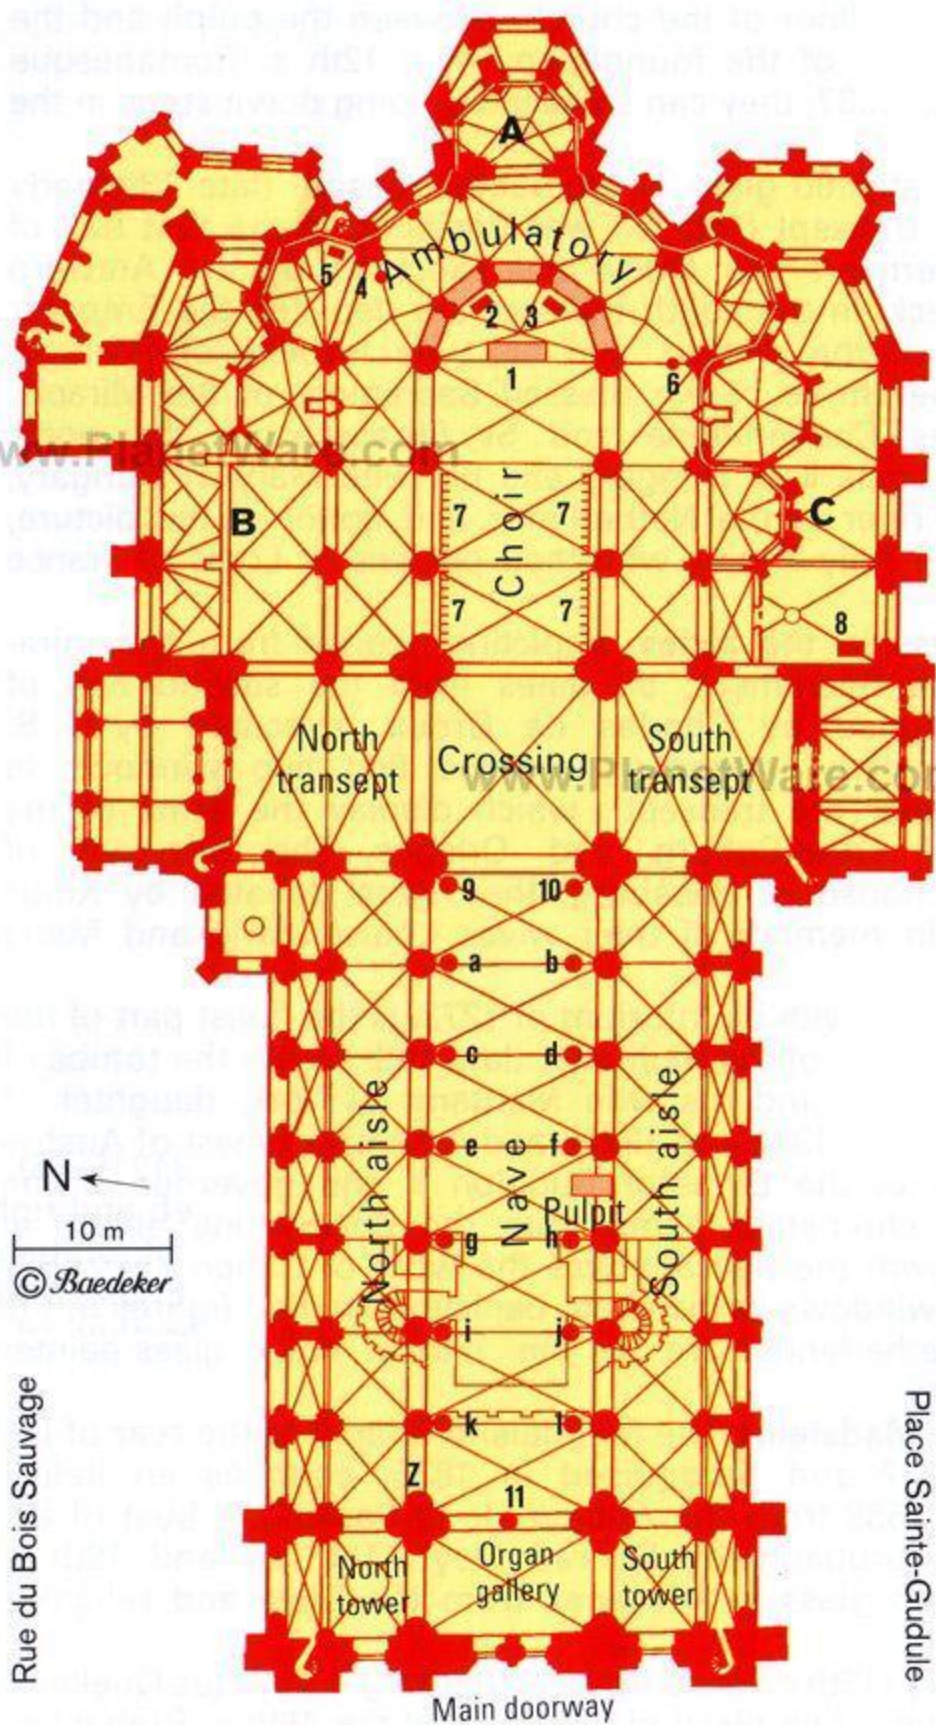

Cathédrale St-Michel

CHAPELS

- A Madeleine (Magdalena) B Noste-Dame de la Délivrance (Our Lady of Redemption) C Saint-Sacrament de Miracle (Miracle of the Sacrament)

- | | |
|---|---|
| 1 Main altar | 6 Madonna by Artus Quellinus the Elder |
| 2 Tomb of the Dukes of Brabant | 7 Choir stalls (from the former Forest Abbey) |
| 3 Tomb of the archduke Ernst of Austria | 8 Tomb of the Earl Friedrich von Merode |
| 4 Sculpture of Jan Ruysbroeck | 9 Wooden figure of St Gudula |
| 5 Memorial plaque over the grave of Rogier van der Weyden | 10 Wooden figure of St Michael |
| | 11 Sculpture of St Michael |