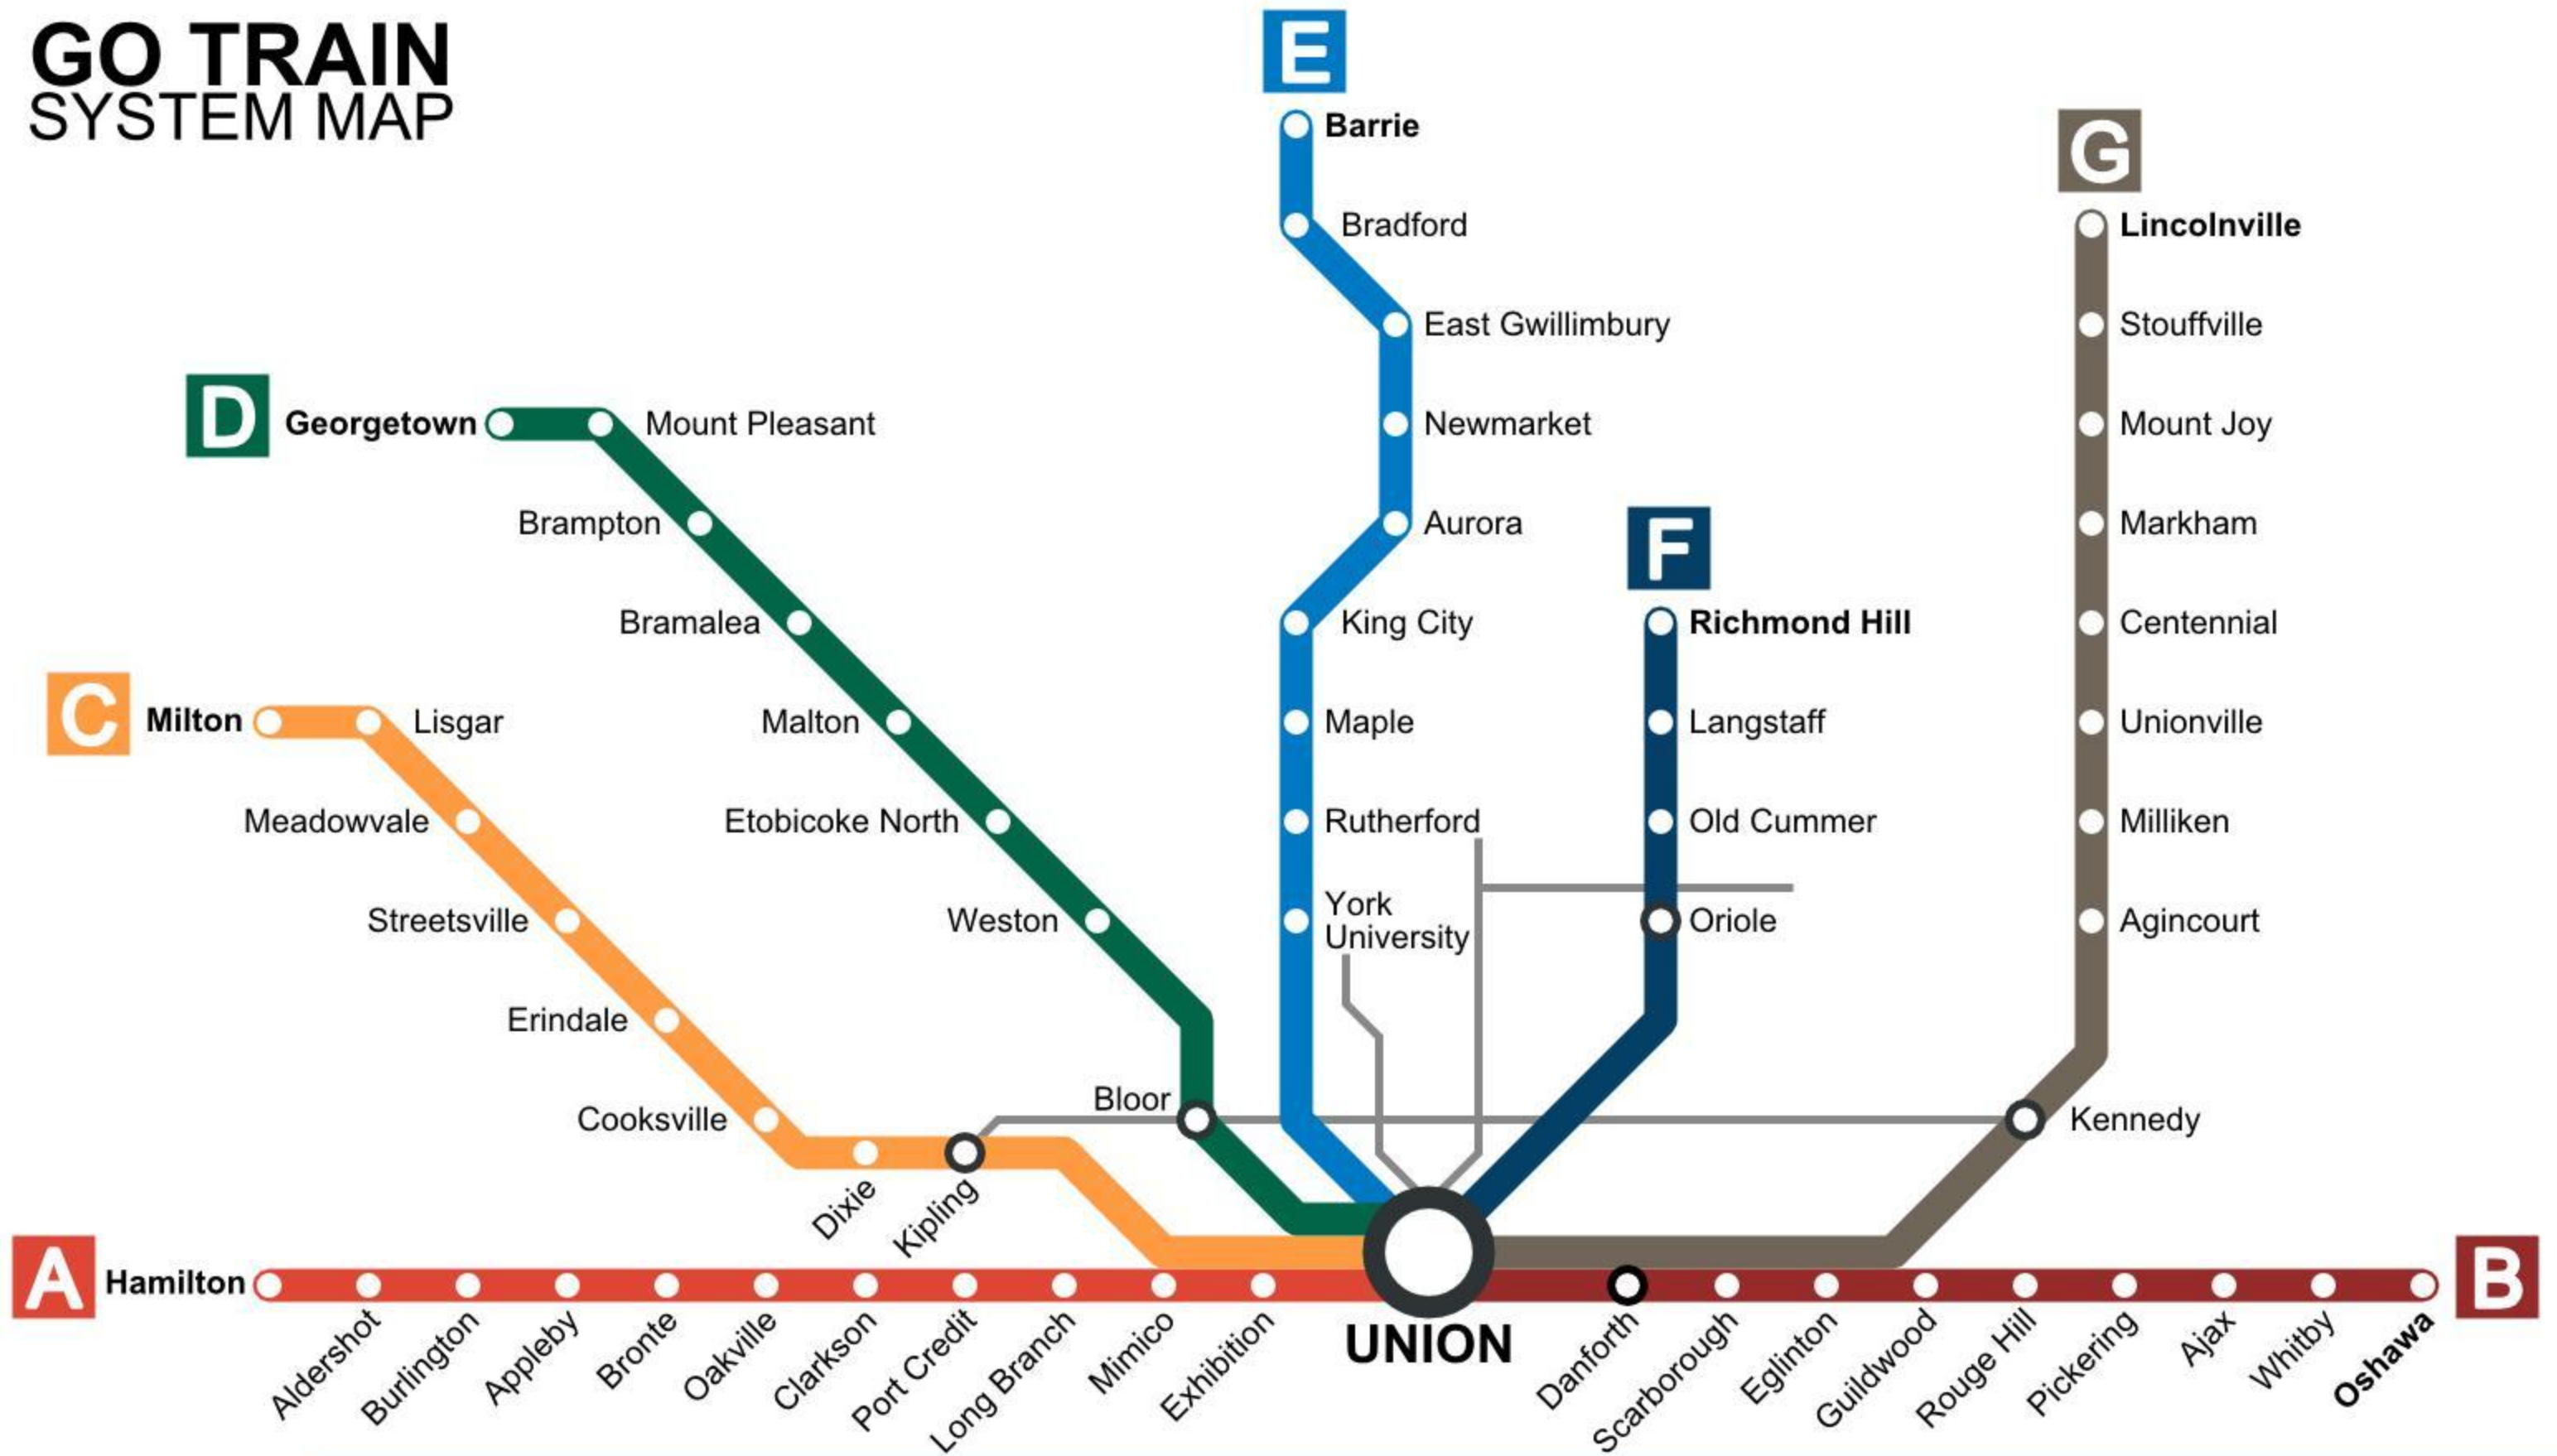

GO TRAIN SYSTEM MAP

Lake Ontario