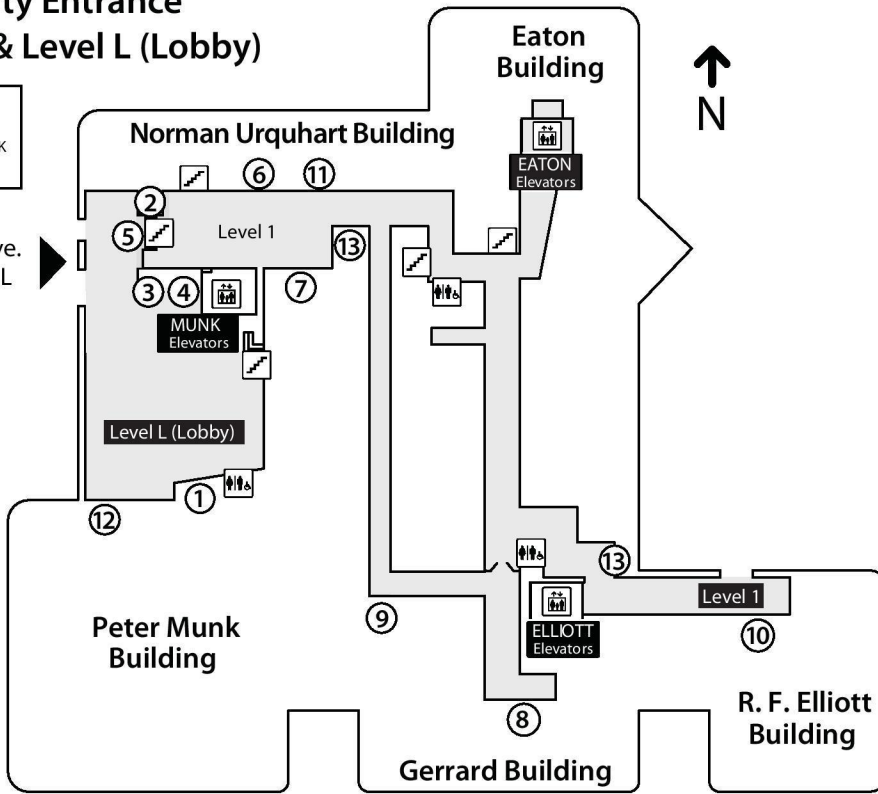

Toronto General Hospital Map

University Entrance Level 1 & Level L (Lobby)

585 University Ave.
Entrance - Level L

- ① Cashier
- ② Centre for Spiritual Reflection
- ③ Elevator to Gerrard St. Parking
- ④ Elevator to Level 1
- ⑤ Information
- ⑥ Learning Centre & Library
- ⑦ Medical Imaging
 - CT Scan - MRI - X-Ray
 - Interventional Radiology
 - Nuclear Medicine
 - Ultrasound
- ⑧ Musallah Prayer Room
- ⑨ Nuclear Cardiology
- ⑩ Patient Relations
- ⑪ Pharmacy
- ⑫ Starbucks
- ⑬ Tim Hortons

Elizabeth St. & Gerrard St. Entrances Level G (Ground)